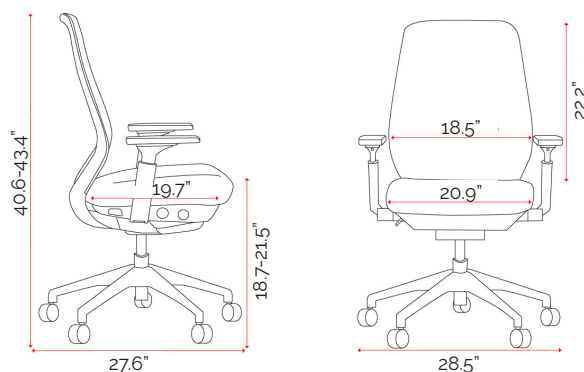

International Standards.

The Konfurb AX Deluxe chair is supported by the following Internationally recognised standard:

- **GREENGUARD Gold** certification
- Tested to **ANSI/BIFMA X5.1-2017** General-Purpose Office Chairs

Features.

- Breathable mesh back
- Weight activated multi-function synchronized mechanism with 4 locking positions
- Comfortable 4 spring seat with molded seat foam
- Gray nylon 5 star base with designer PU castors
- 4D adjustable armrests
- Precision seat slider with wire control

Custom Options.

- Mesh headrest (97004HRGRAPHITE)

Specifications.

	(inches)	(mm)
Overall	28.5w/27.6d/40.6-43.4h	725w/700d/1032-1103h
Back	18.5w/22.2h	470w/563h
Seat	20.9w/19.7d	530w/500d
Seat Height	18.7-21.5h	475-545h

Fabric Meterage (seat only) 0.47yd 0.43m

Quality Assurance and Accreditations.